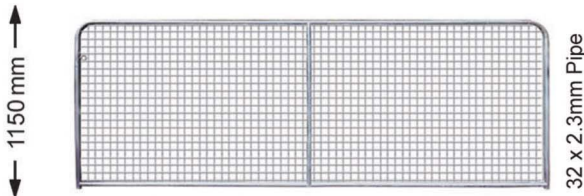

Mesh Gates

Welded Mesh 50 x 50 x 4mm

5ft $204 + GST	12ft $269 + GST
8ft $225 + GST	14ft $291 + GST
10ft $247 + GST