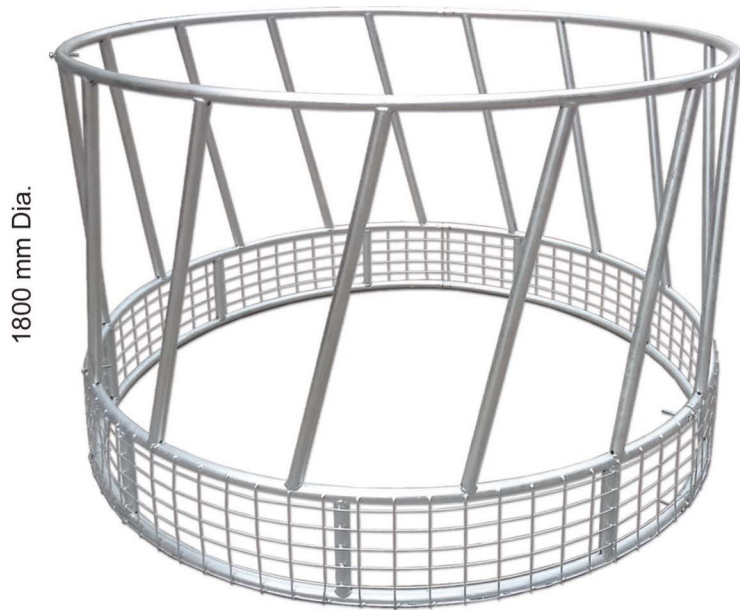

Hay Feeders

1800 mm Dia.

Ring Feeder **RF1800** **$659** + GST