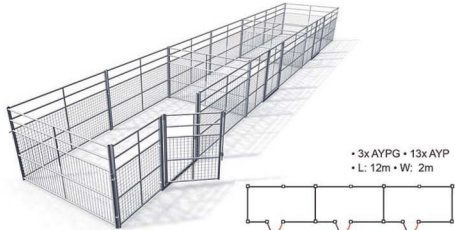

### Calf / Livestock Pens

For Calves, Goats, Pigs, Alpaca, etc.

**2x 4m x 4m Calf / Livestock Pens \$3,399** + GST

**5x 2m x 2m Calf / Livestock Pens \$4,099** + GST

**3x 4m x 2m Calf / Livestock Pens \$3,949** + GST