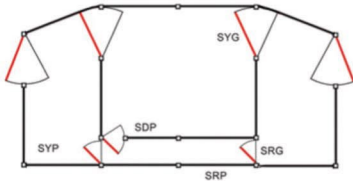

- 10 x SYP
- 4 x SYG
- 2 x SRG
- 3 x SRP
- 1 x SDP

$3,999

+ GST