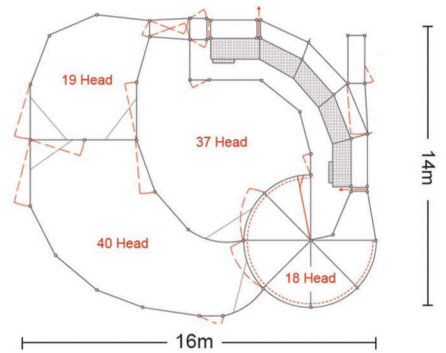

Standard panel size **3660 x 1220 mm**  
Call for different sizes

### 114 Head Cattle Yard

Dimensions: 14m x 16m

Includes **Heavy Duty Headbail and FRP Catwalk \$36,399** + GST

- CCHD Vet Crush
- Fibre reinforced catwalk

### 171 Head Cattle Yard

Dimensions: 14.4m x 25.4m

Includes **Vet Crush and FRP Catwalk \$34,999** + GST

ALL PRICES EXCLUDE SHIPPING

Our products come with a 10 year warranty on Galv. and Welding