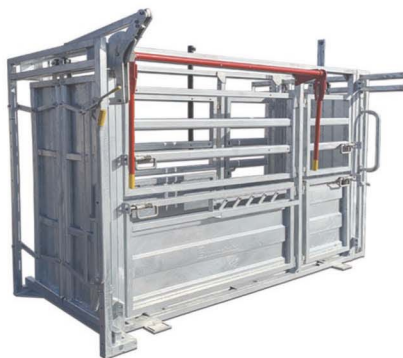

**\$3,599** + GST

**Sliding Gate**

**\$599** + GST

**Permanent Sliding Gate**

**\$799** + GST

**Sliding Gate with Integrated Headball**

**\$1,749** + GST

**Vetless Crush** **\$7,499** + GST