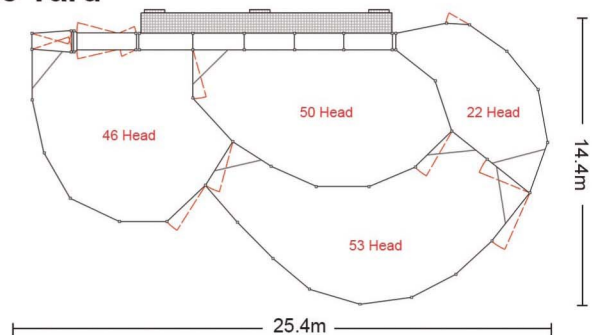

### 114 Head Cattle Yard

Dimensions: 14m x 16m

Includes **Heavy Duty Headbail and FRP Catwalk \$36,399** + GST

- CCHD Vet Crush
- Fibre reinforced catwalk

### 171 Head Cattle Yard

Dimensions: 14.4m x 25.4m

Includes **Vet Crush and FRP Catwalk \$34,999** + GST

ALL PRICES EXCLUDE SHIPPING

Our products come with a 10 year warranty on Galv. and Welding