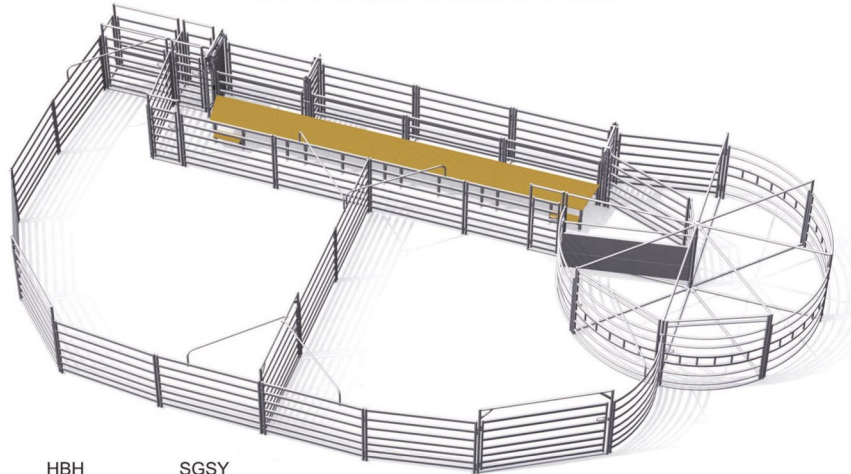

97 Head Cattle Yard

$29,999 + GST

Features:

- Heavy duty headbail
- Fibre-reinforced catwalk
- Multi-Feed Forcing Pen

Cattle yards available in *Portable* and *Permanent* series

Portable

- 7 rail
- 50 x 30 mm
- Oblong Tube

Permanent

- 7 rail
- 80 x 40 mm
- Oblong Tube

Have your own yard ideas?

Talk to our team about designing a custom yard for your needs