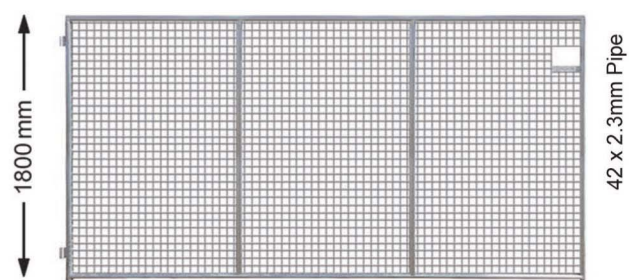

Deer Gates

Welded Mesh 50 x 50 x 5mm

10ft $464 + GST	14ft $675 + GST
12ft $571 + GST