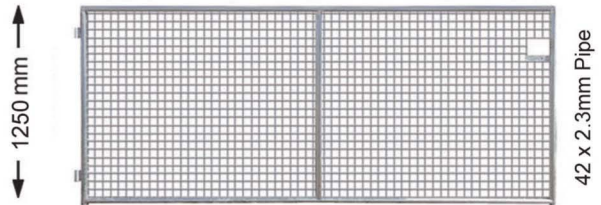

Heavy Mesh Gates

Welded Mesh 50 x 50 x 5mm

4ft $189 + GST	10ft $349 + GST
6ft $225 + GST	12ft $399 + GST
8ft $299 + GST	14ft $458 + GST