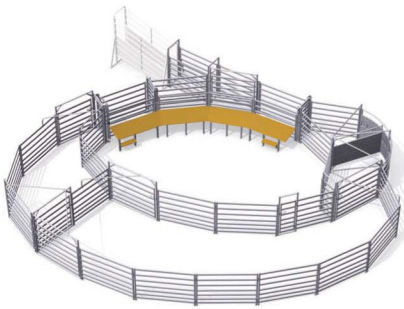

Cattle Yards

Available in *Permanent* series

Dimensions: 14m x 16.5m

Add Loading Ramp For **$3,469** + GST

Cattle Yard Appr. 107 Head

Permanent **$28,999** + GST 107H