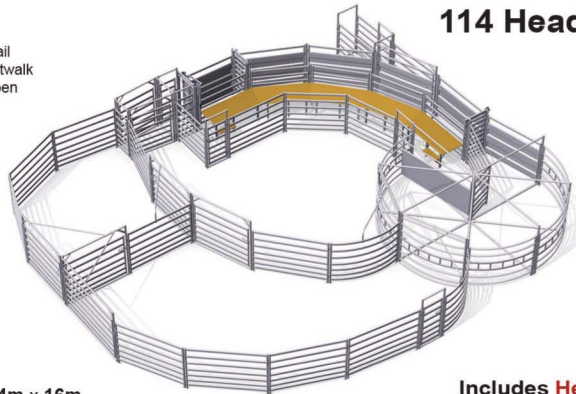

### 114 Head Cattle Yard

Dimensions: 14m x 16m

Includes **Heavy Duty Headbail and FRP Catwalk \$36,399** + GST

- CCHD Vet Crush
- Fibre reinforced catwalk