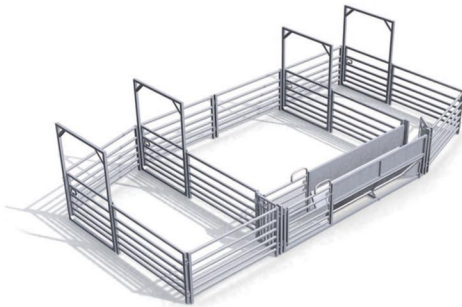

Permanent Sheep Yards

20 Head HD Sheep Yard

73 Head Full Holding

- 1 x HDVRACE
- 4 x HDSYG15
- 2 x HDSRG
- 10 x HDSYP2

$6,799 + GST