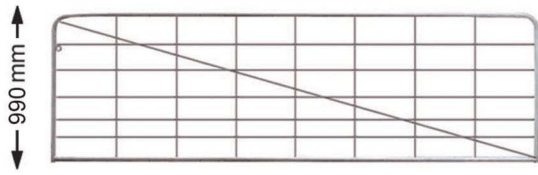

Farm Gates

Bar Gates 6mm

32mm x 2mm uprights • Includes hinges • 6mm bars

10ft $135 + GST	14ft $193 + GST
11ft $143 + GST	15ft $204 + GST
12ft $150 + GST	16ft $212 + GST
13ft $161 + GST