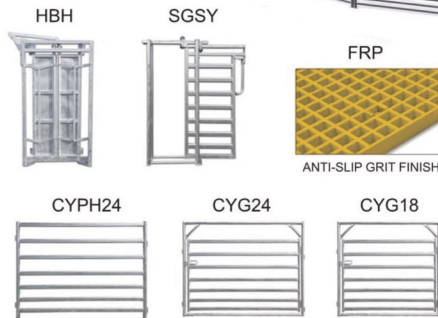

97 Head Cattle Yard

$29,999 + GST

Features:

- Heavy duty headbail
- Fibre-reinforced catwalk
- Multi-Feed Forcing Pen

Cattle yards available in *Portable* and *Permanent* series

Portable

- 7 rail
- 50 x 30 mm
- Oblong Tube

Permanent

- 7 rail
- 80 x 40 mm
- Oblong Tube

Have your own yard ideas?

Talk to our team about designing a custom yard for your needs