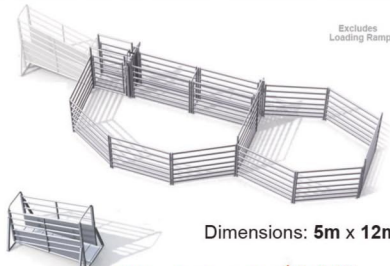

Dimensions: 5m x 12m

Add Loading Ramp For **$3,649** + GST

Cattle Yard Appr. 30 Head

Portable **$8,699** + GST 20H

Permanent **$10,799** + GST 28H