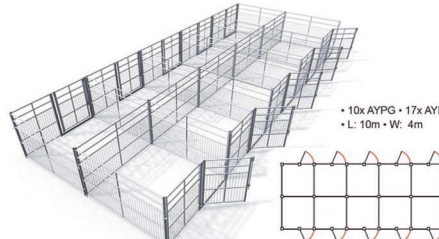

### Calf / Livestock Pens

For Calves, Goats, Pigs, Alpaca, etc.

**2x 4m x 4m Calf / Livestock Pens \$3,399** + GST

**5x 2m x 2m Calf / Livestock Pens \$4,099** + GST

**3x 4m x 2m Calf / Livestock Pens \$3,949** + GST