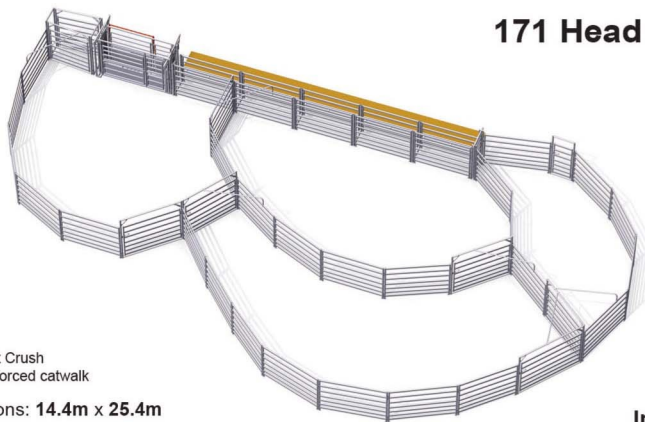

### 114 Head Cattle Yard

Dimensions: 14m x 16m

Includes **Heavy Duty Headbail and FRP Catwalk \$36,399** + GST

- CCHD Vet Crush
- Fibre reinforced catwalk

### 171 Head Cattle Yard

Dimensions: 14.4m x 25.4m

Includes **Vet Crush and FRP Catwalk \$34,999** + GST

ALL PRICES EXCLUDE SHIPPING

Our products come with a 10 year warranty on Galv. and Welding