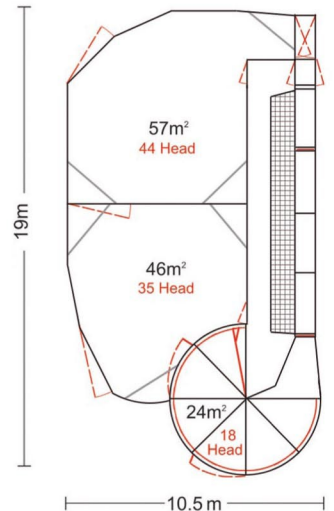

97 Head Cattle Yard

$29,999 + GST

Features:

- Heavy duty headbail
- Fibre-reinforced catwalk
- Multi-Feed Forcing Pen

Cattle yards available in *Portable* and *Permanent* series

Portable

- 7 rail
- 50 x 30 mm
- Oblong Tube

Permanent

- 7 rail
- 80 x 40 mm
- Oblong Tube

Have your own yard ideas?

Talk to our team about designing a custom yard for your needs