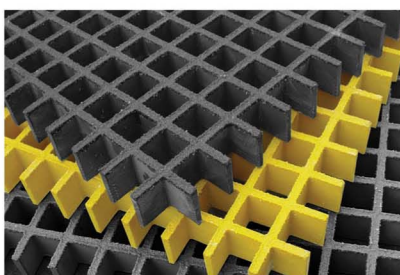

## Fibre Reinforced Grating Panels

Stockyard catwalks

Grated steps

Raised work platforms

Multiple colours

Grated Walkways

Grating Size **\$399**  
**38 x 38 x 25mm**  
+ GST

Grating Size **\$595**  
**38 x 38 x 38mm**  
+ GST