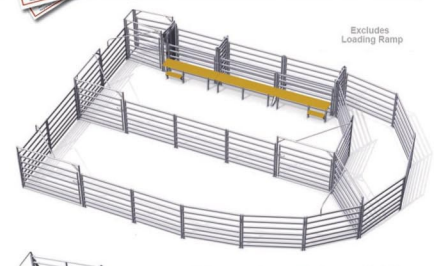

Dimensions: 9.6m x 13.6m

Add Loading Ramp For **$3,649** + GST

Cattle Yard Appr. 78 Head

Permanent **$19,399** + GST 78H

Available through PGG Wrightson, Fonterra Farm Source and through your Farmlands & Ruralco Cards