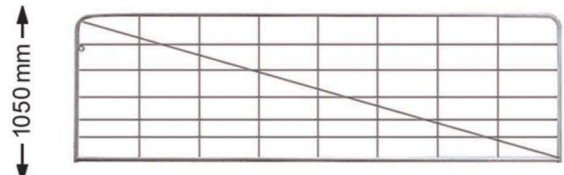

Bar Gates 8mm

32mm x 2mm uprights • Includes hinges • 8mm bars

5ft $103 + GST	13ft $193 + GST
6ft $113 + GST	14ft $204 + GST
10ft $172 + GST	15ft $214 + GST
11ft $178 + GST	16ft $236 + GST
12ft $183 + GST