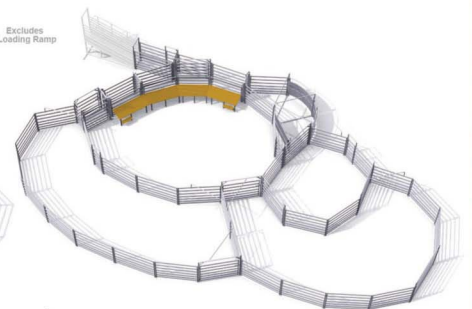

Dimensions: 15.5m x 25.8m

Add Loading Ramp For **$3,649** + GST

Cattle Yard Appr. 190 Head

Permanent **$34,999** + GST 190H

Cattle Yard Products