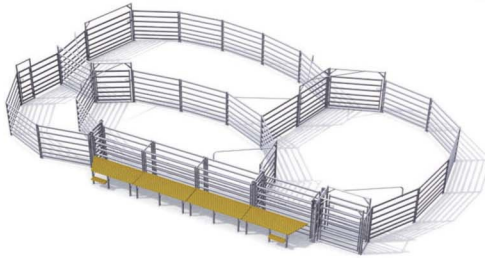

# Cattle Yards

Available in *Permanent* series

Dimensions: 14m x 16.5m

Add Loading Ramp For **\$3,469** + GST

**Cattle Yard** Appr. 107 Head 

Permanent **\$28,999** + GST 107H

Dimensions: 12.5m x 20m

Add Loading Ramp For **\$3,649** + GST