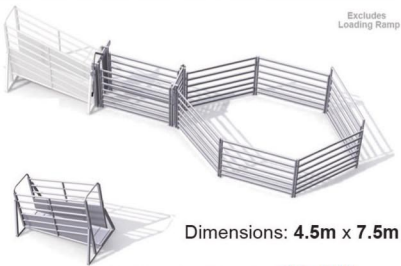

Dimensions: 4.5m x 7.5m

Add Loading Ramp For **$3,649** + GST

Cattle Yard Appr. 10 Head

Portable **$5,299** + GST 10H

Permanent **$6,599** + GST 14H